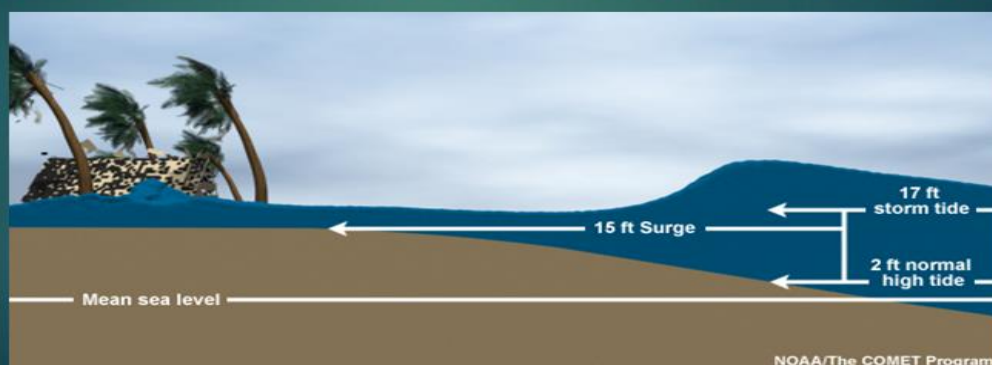

## Storm Surge

- ▶ Storm surge, a **coastal phenomenon**, is the inherent destructive aspect of cyclones.
- ▶ It is an **abnormal rise of water** generated by a storm, over and above the predicted astronomical tides.