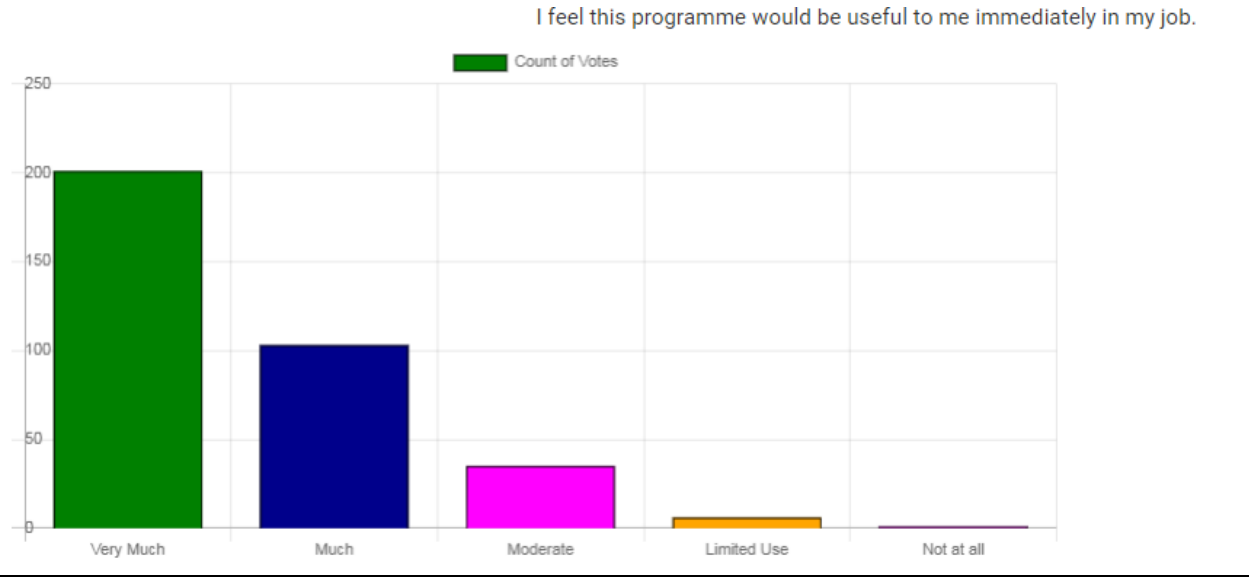

COURSE FEEDBACK