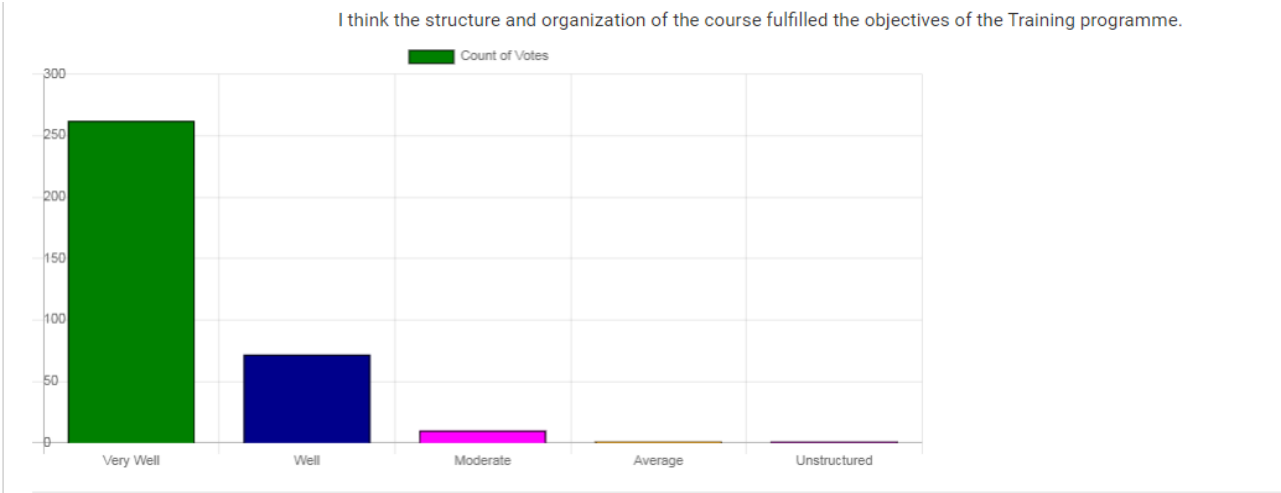

COURSE FEEDBACK