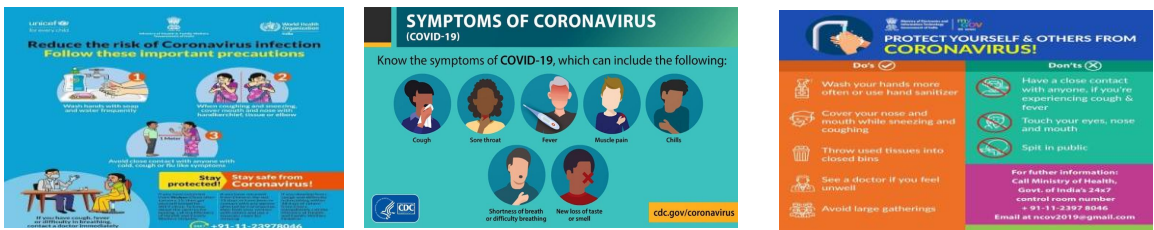

Reading Material

COVID-19 APPROPRIATE BEHAVIOUR