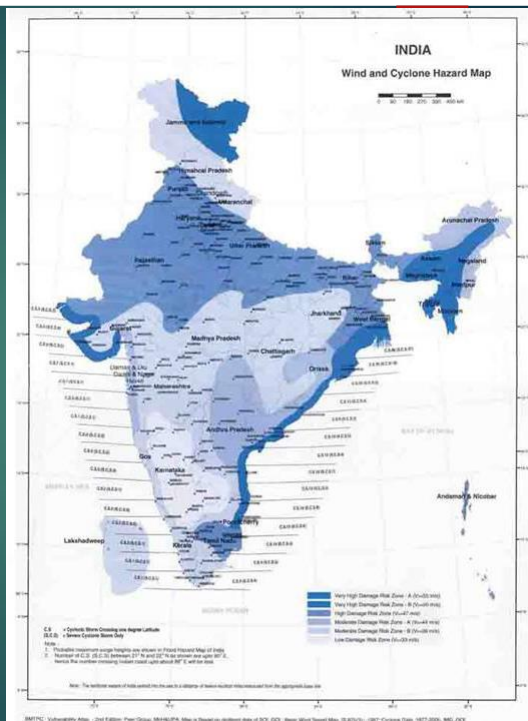

Hazard Profile of India

- Nearly **68%** of the cultivable area is **vulnerable to drought**.
- Large tracts in hilly regions are at risk from **landslides** and some are prone to **snow avalanches**.
- Further, the vulnerability to **Chemical, Biological, Radiological and Nuclear (CBRN)** disasters and terrorism has also increased manifold.

Tropical Cyclones

Total Coastline – **7,516 kms**

Vulnerable to Cyclones & Tsunamis – **5,700 kms**

High Vulnerability States

- Odisha
- Andhra Pradesh
- West Bengal
- Tamil Nadu
- Gujarat
- Kerala
- Puducherry