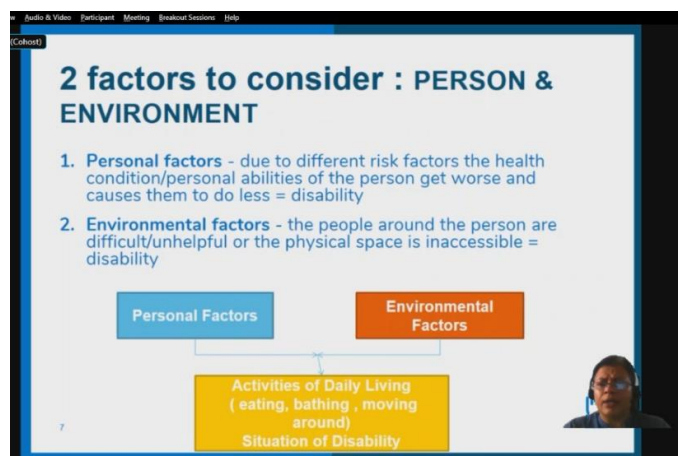

### Key Takeaways:

1. Increasing public awareness about mental health
2. Right to participation of the Children.
3. Importance of Engaging the adolescents and mechanism for Engaging youth.
4. Various Disasters happened and the role played by the NSS volunteers and youth.
5. Pre disaster Reduction Activities and methods, and post Disaster recovery activities.
6. Explanation of Activities with live examples and tasks.

### LECTURE - 1

**Topic:** Disability Inclusive CCRR

**Speaker:** Ms. Annie Hans, Handicap International

**Aim:** to give deep information regarding the mental situation of child in disaster.

Miss Annie Hans held an insightful discussion on the mental wellbeing in a time of disaster and the reasons behind the rise of suicide cases. At the outset, she highlighted that when an individual is exposed to a disaster, the normal emotional responses can be displayed in the form of distress, inattention, fear, anxiety, depression, avoidance and disruptive behaviour. Ms. Annie Hans underlined that the vulnerable sections of the society, the children, disabled and elder population are more prone to stress during the disaster in comparison to others. She also discussed that psychological problems are influenced by

### Key Takeaways:

1. Role of Mental Health Professionals in Disaster Situation
2. one-on-one support for individuals in need of assistance
3. support for collective activities
4. support around living conditions and income
5. increasing public awareness about mental health
6. Establishment of systems to collect and share sufficient and relevant knowledge and to coordinate organizations for long-term post-disaster post ventions would be desirable.