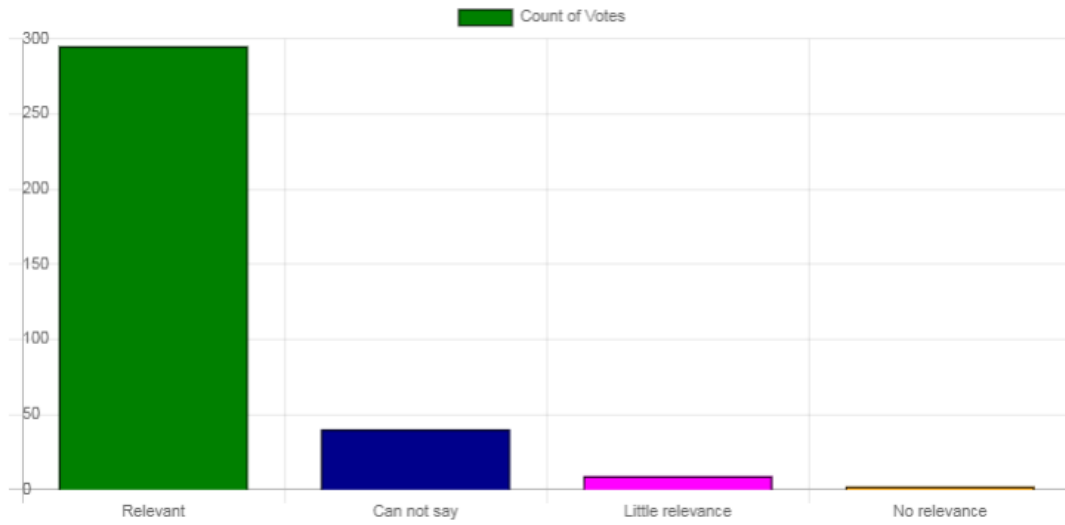

# COURSE FEEDBACK

I believe this will help me in my future job related to Disaster management.

Practical orientation of the Training programme.

I found the course materials supplied to us to be

Your overall impression of the training programme.