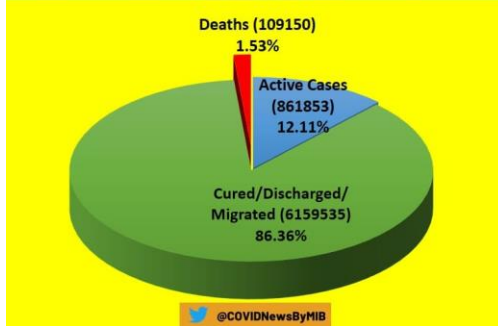

COVID-19 STATUS

#IndiaFightsCorona

Total COVID-19 cases in India

(October 12, 2020)