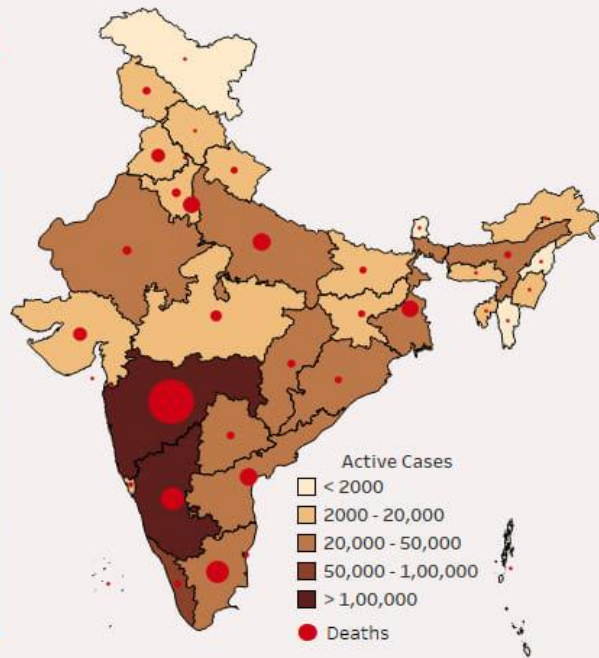

COVID-19 Tracker

As on 12 October 2020, till 8AM

Total Cases	71,20,538 (▲66,732)
Recovered	61,49,535 (86.4%) ▲ 71,559
Active	8,61,853 (12.1%) ▼ 5,643
Deaths	1,09,150 (1.5%) ▲ 816