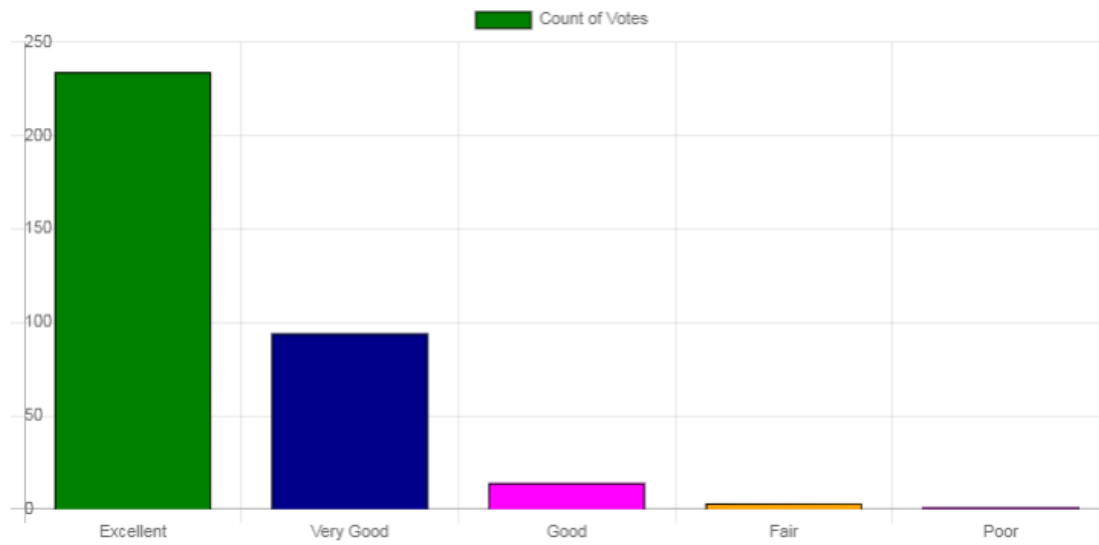

# COURSE FEEDBACK

I believe this will help me in my future job related to Disaster management.

Practical orientation of the Training programme.

I found the course materials supplied to us to be

Your overall impression of the training programme.